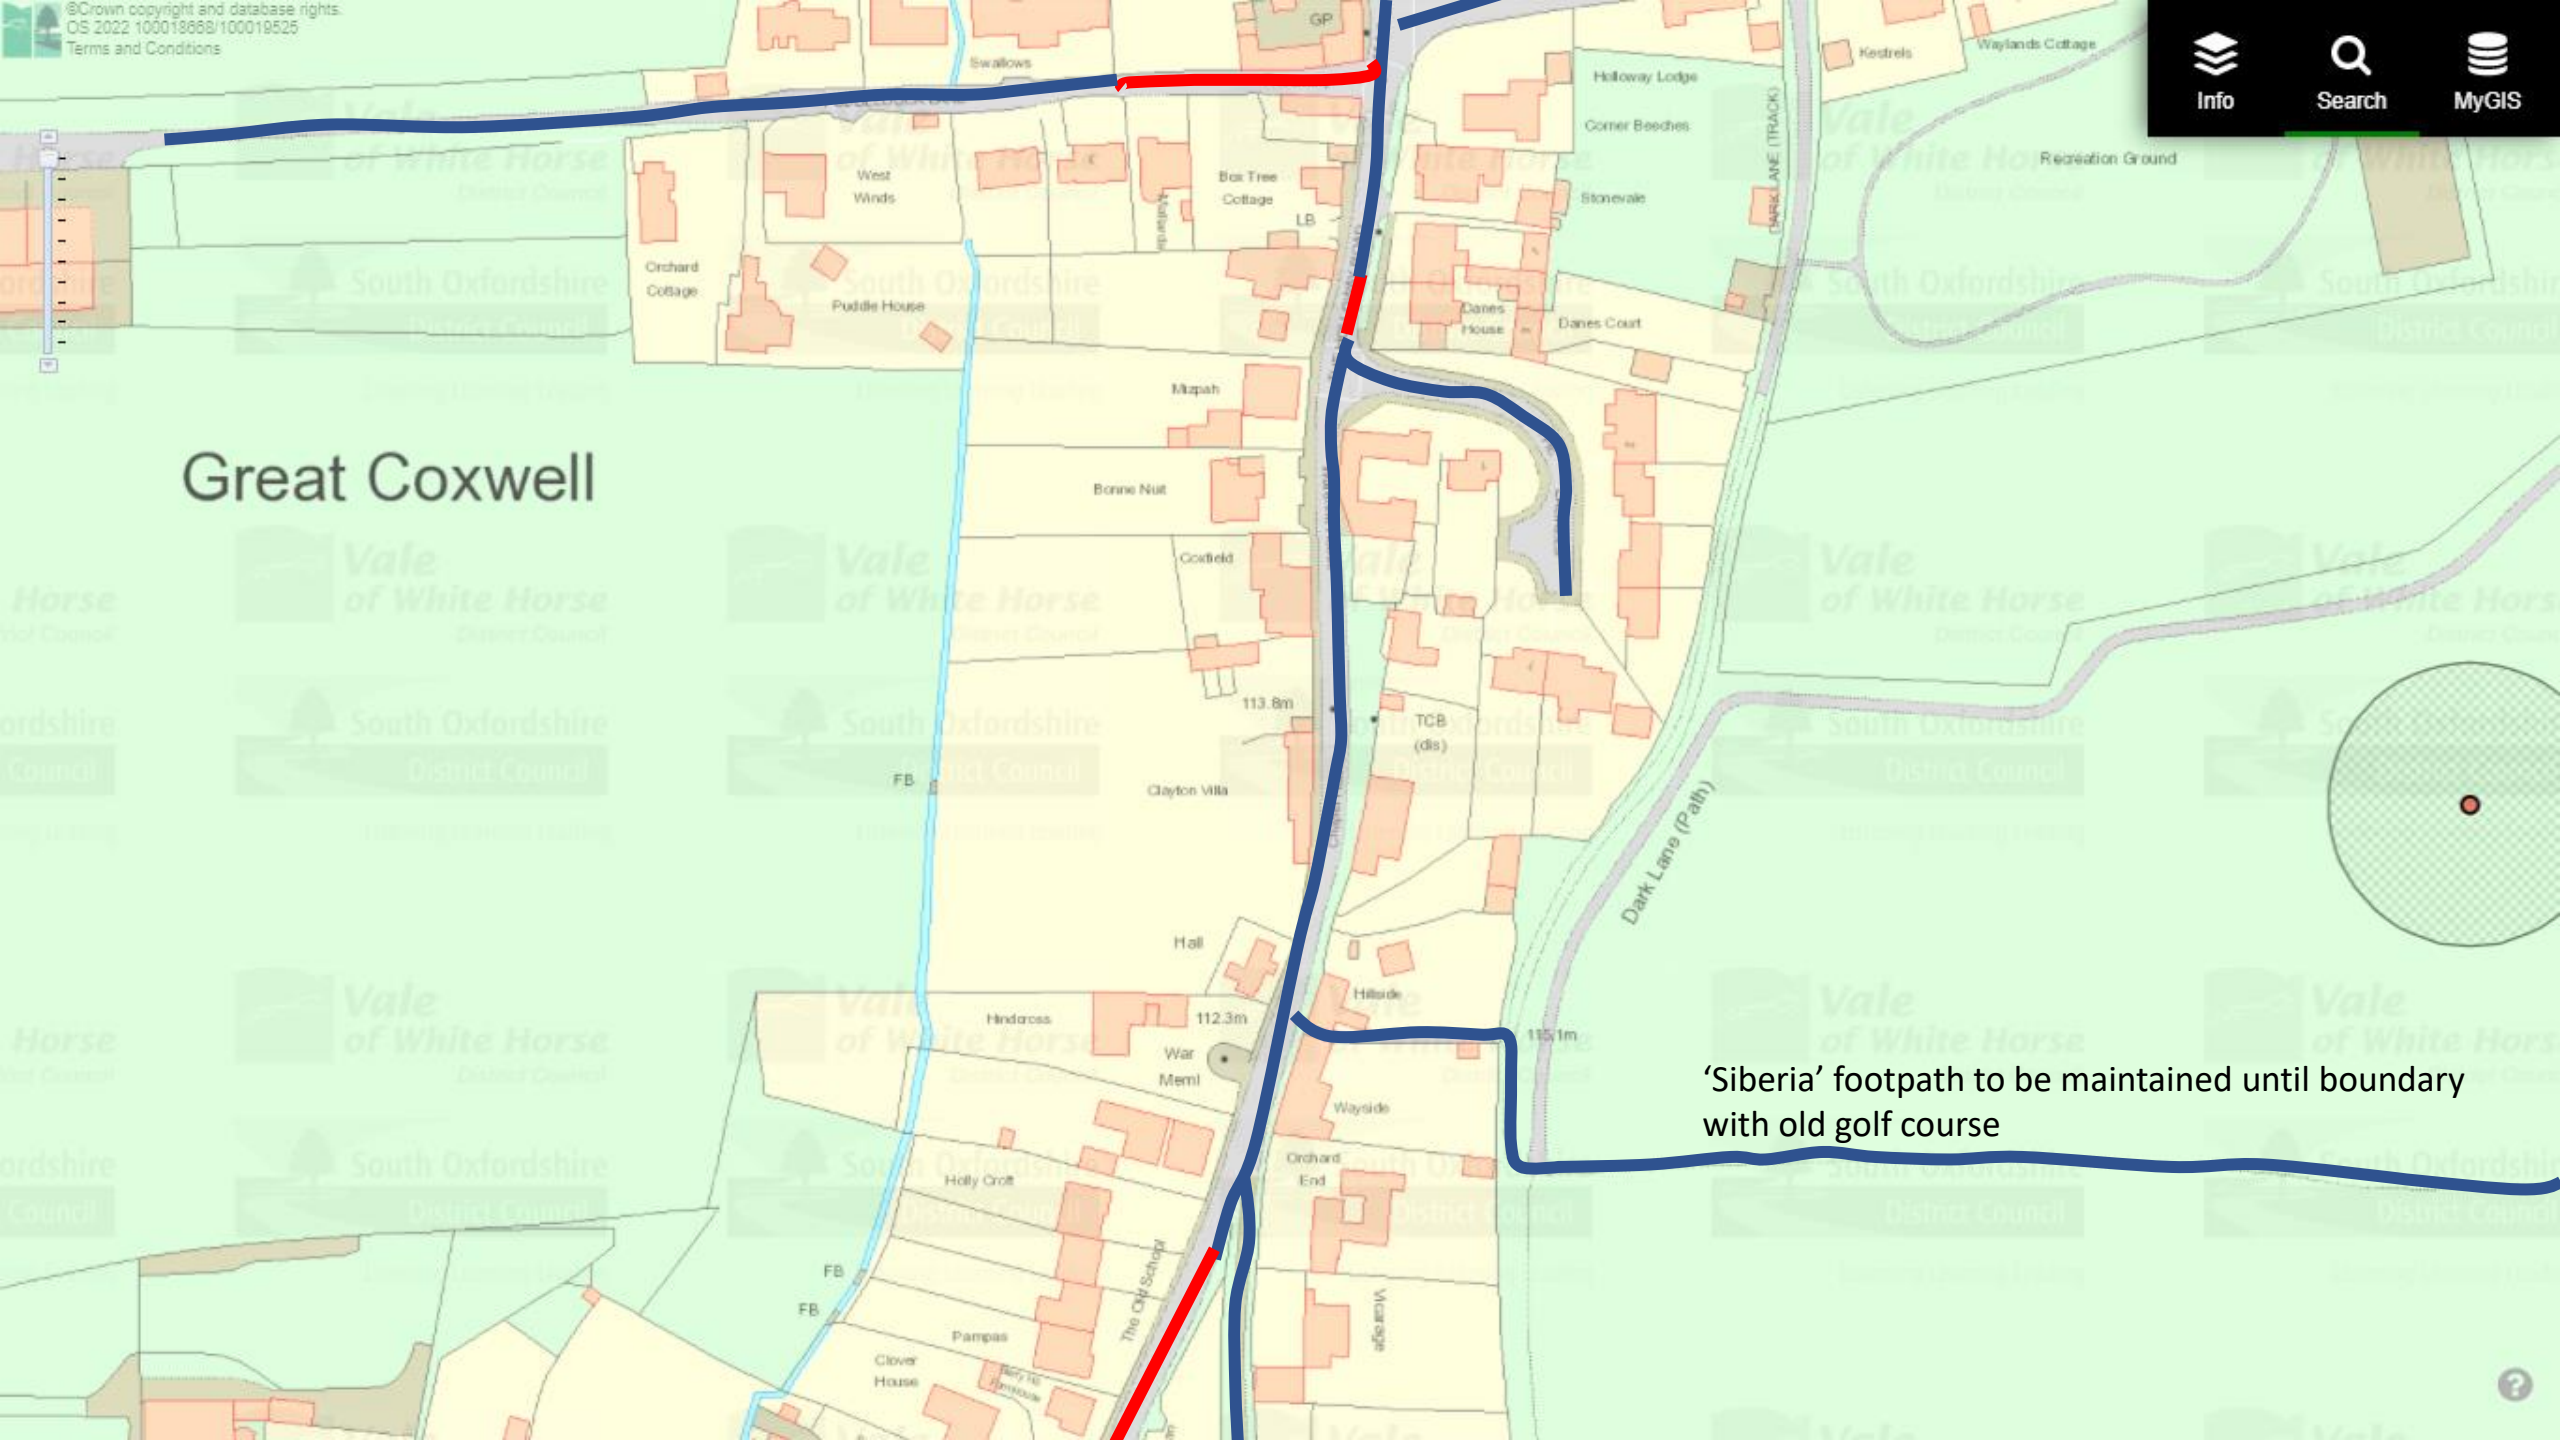

**GCPC 2022 grass, verge & hedge cutting tender**

---

Colour code on map details:  
Blue: to be cut by contractor  
Red: will be cut by property owner

Maintenance of footpath to continue until entrance to Steeds Farm

# Great Coxwell

'Siberia' footpath to be maintained until boundary with old golf course