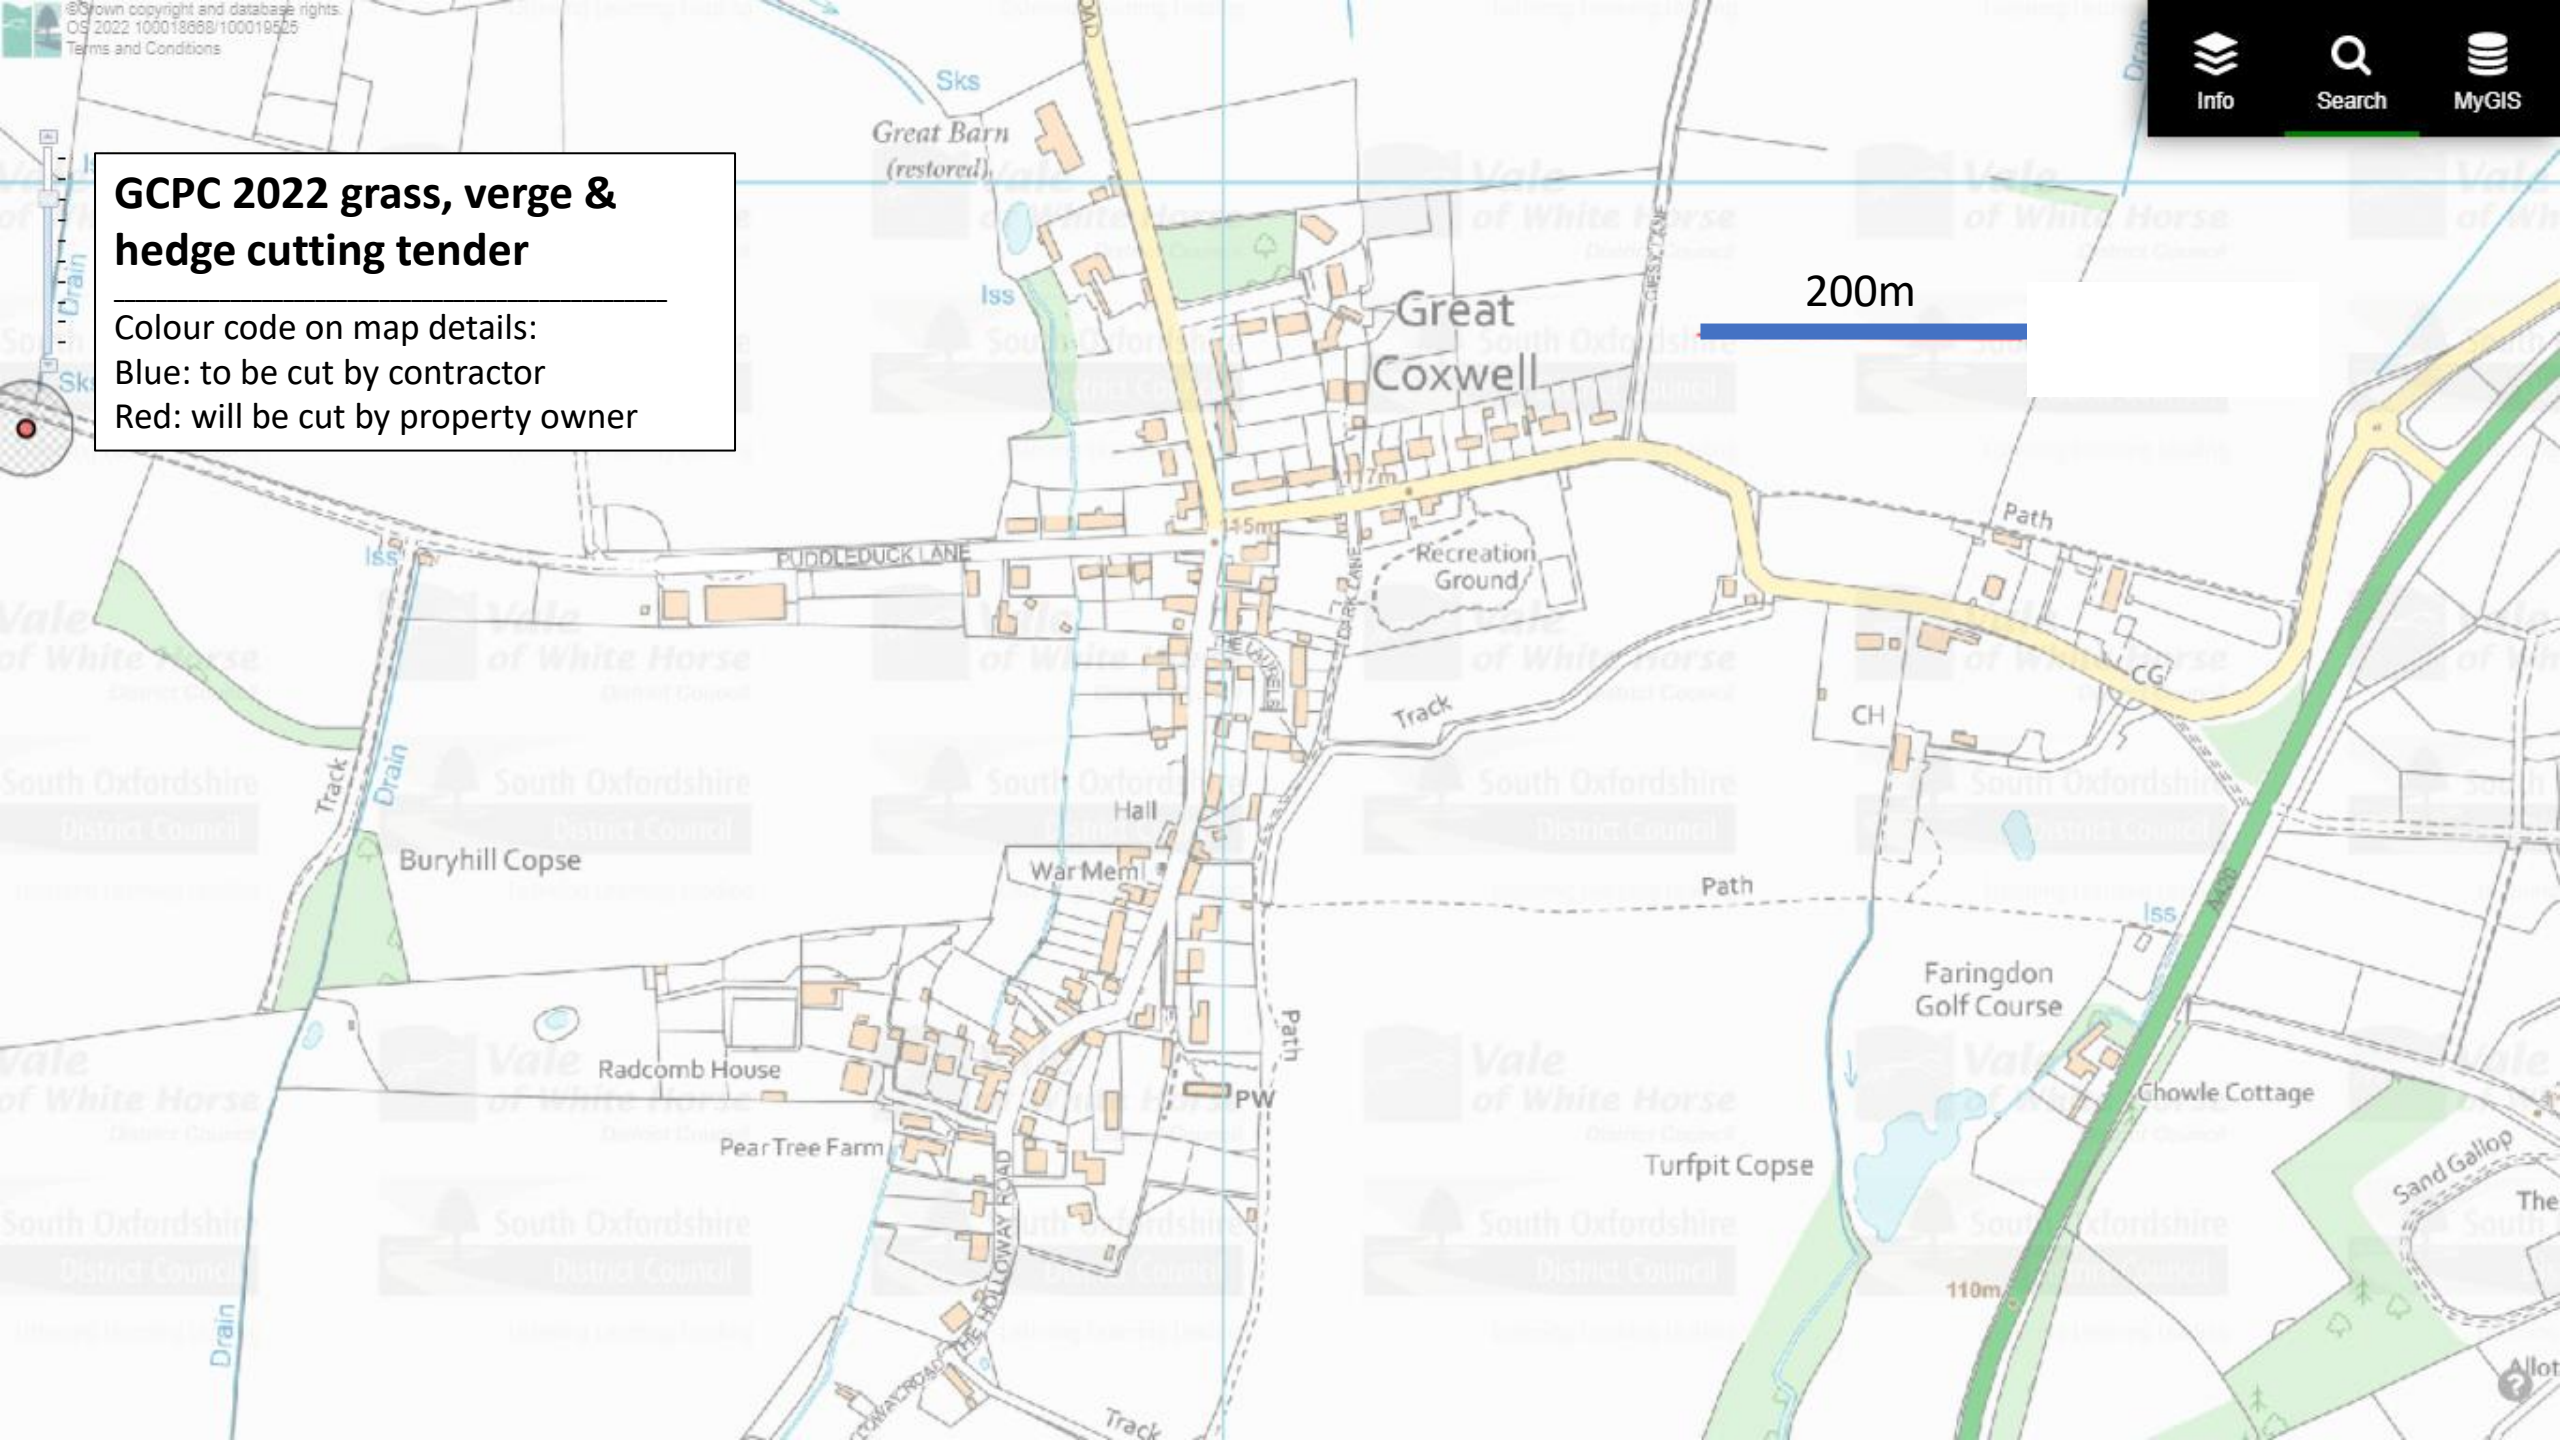

**GCPC 2022 grass, verge & hedge cutting tender**

---

Colour code on map details:  
Blue: to be cut by contractor  
Red: will be cut by property owner

Maintenance of footpath to continue until entrance to Steeds Farm

# Great Coxwell

'Siberia' footpath to be maintained until boundary with old golf course