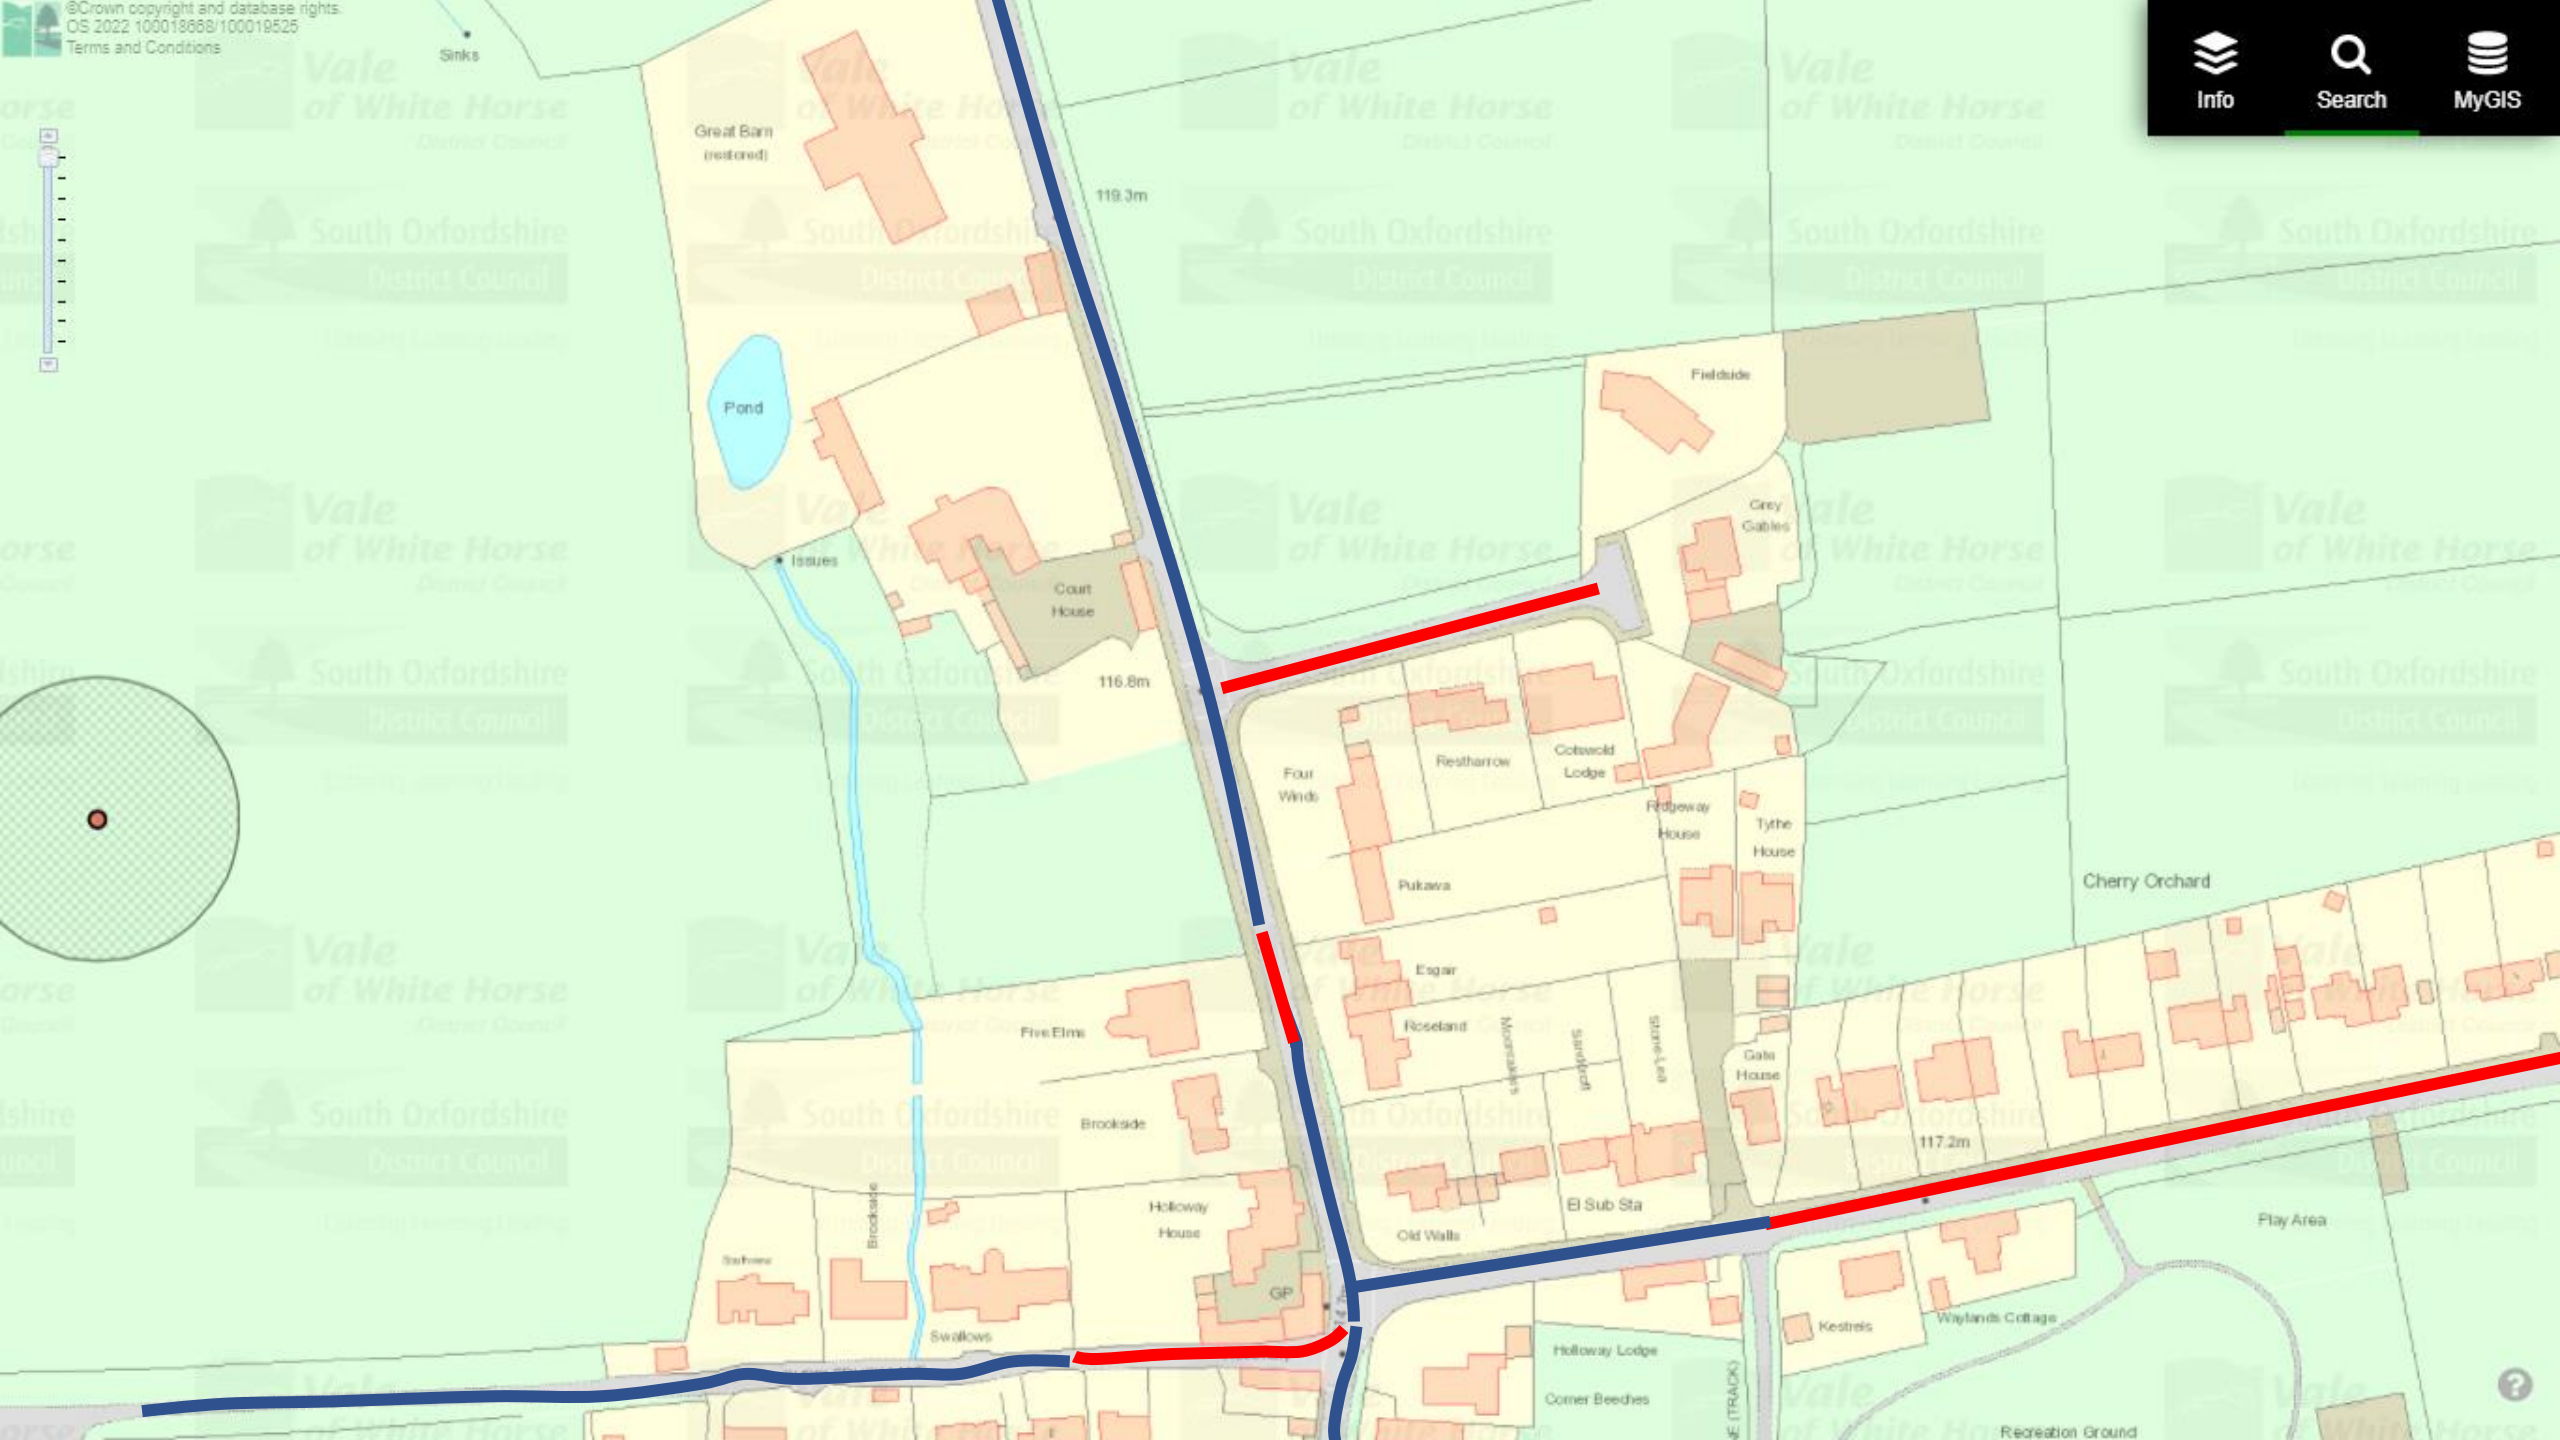

**GCPC 2022 grass, verge & hedge cutting tender**

---

Colour code on map details:  
Blue: to be cut by contractor  
Red: will be cut by property owner

Maintenance of footpath to continue until entrance to Steeds Farm

# Great Coxwell

'Siberia' footpath to be maintained until boundary with old golf course